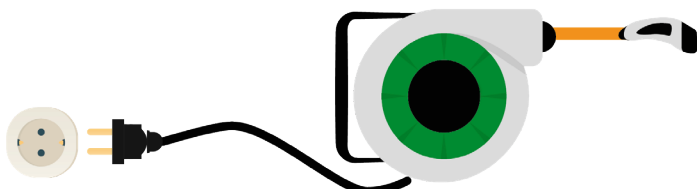

→ Discover our new website

www.cable-equipments.com

→ The MINI-LIGHT NEW

-  The cheapest
-  The least cumbersome
-  The lightest

Unwinder for cable drums Ø max 600 mm, max load 80 kg.

Code *EL080*

→ The first automatic reels with integrated WALL BOX NEW

Faster, cleaner, safer

To charge your car, do the same as at the petrol station : the cable rewinds itself.

Codes *ERVWB...*

INTO FOCUS

CABLE EQUIPEMENTS

→ TOP 10

The floor trough roll

More convenient than the rigid bars of 2 meters :

- no waste, it is cut to the required length
- less cumbersome
- never break.

Max capacity : 2 cables Ø 10mm + 2 cables Ø 7 mm

Roll of 1,50 meter (code **PCT10B150**)
or 3 meters (code **PCT10B300**)
or 9 meters (code **PCT10B900**)