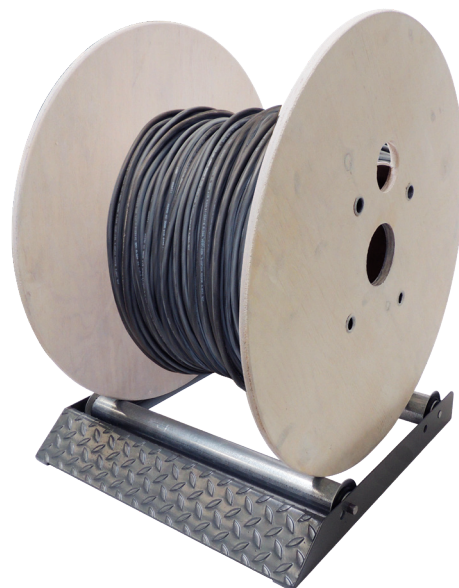

→ Discover our new website

www.cable-equipments.com

→ The MINI-LIGHT NEW

-  The cheapest
-  The least cumbersome
-  The lightest

Unwinder for cable drums Ø max 600 mm, max load 80 kg.

Code *EL080*

→ The first automatic reels with integrated WALL BOX NEW

Faster, cleaner, safer

To charge your car, do the same as at the petrol station : the cable rewinds itself.

Codes *ERVWB...*

INTO FOCUS

CABLE EQUIPEMENTS

→ TOP 10

The floor trough roll

More convenient than the rigid bars of 2 meters :

- no waste, it is cut to the required length
- less cumbersome
- never break.

Max capacity : 2 cables Ø 10mm + 2 cables Ø 7 mm

Roll of 1,50 meter (code **PCT10B150**)
or 3 meters (code **PCT10B300**)
or 9 meters (code **PCT10B900**)